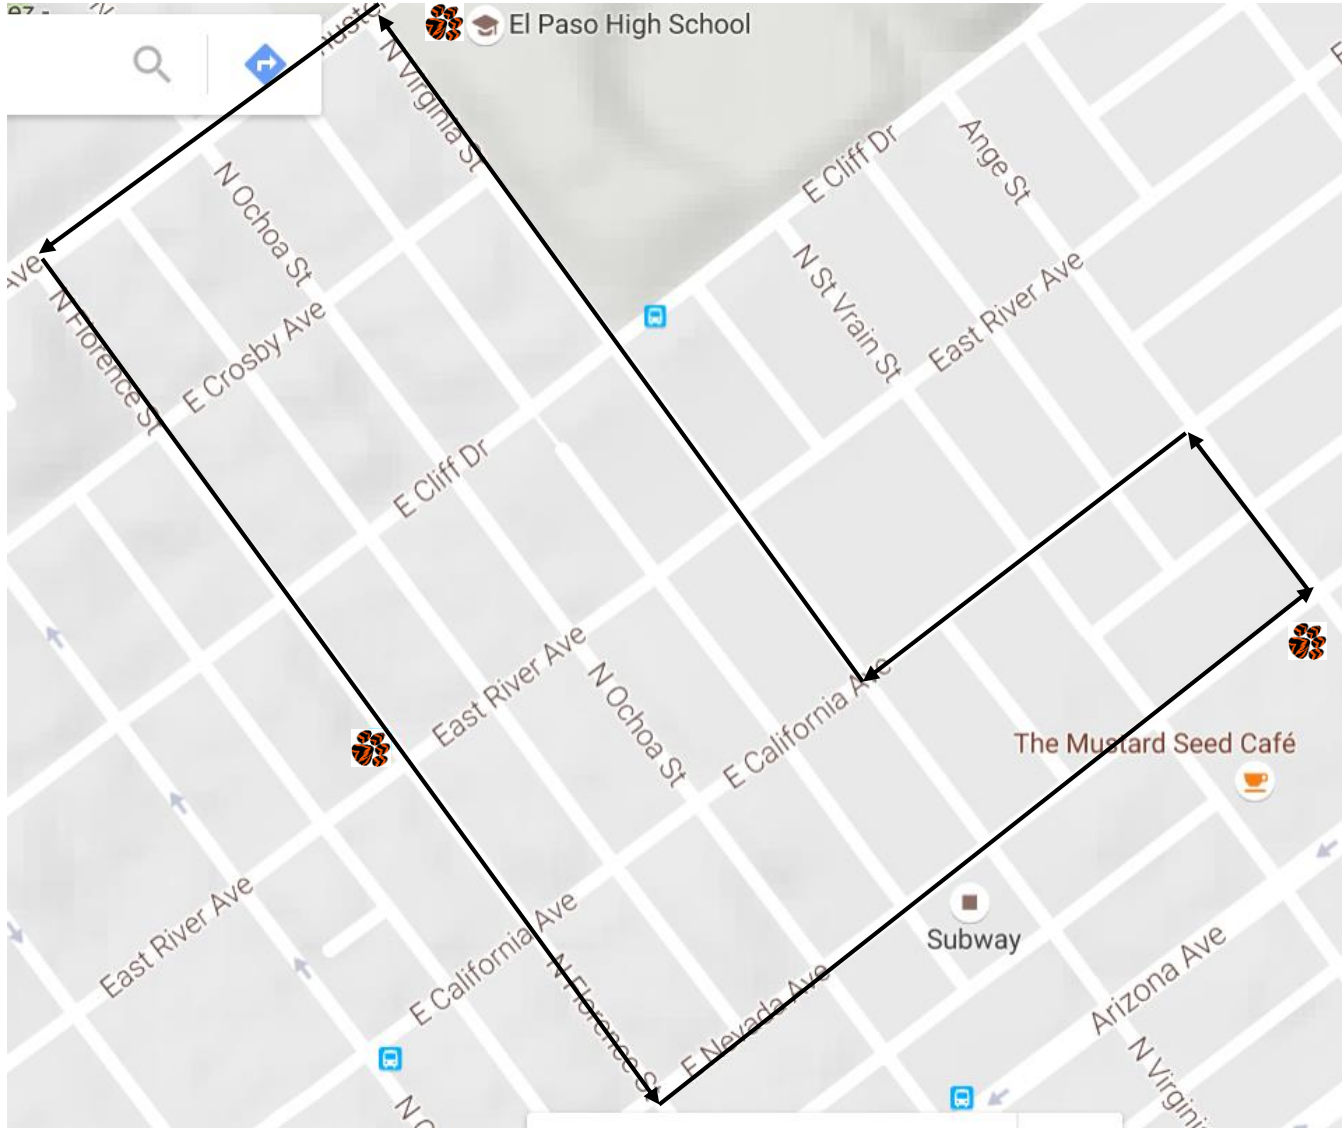

Tiger Alley Route

Tiger Alley (Schuster/Cliff) Shuttle Stops

-  Dr. George Martin Office
-  Davita
-  Elks Lodge

Look for shuttle bus stop signs.
Hours of operation: 9:30am to 4:30pm

Royal Tiger Street Route

Royal Tiger St (St Vrain) Shuttle Stops

-  Florence/River Intersection
-  First Christian Church

Look for shuttle bus stop signs.
Hours of operation: 9:30am to 4:30pm