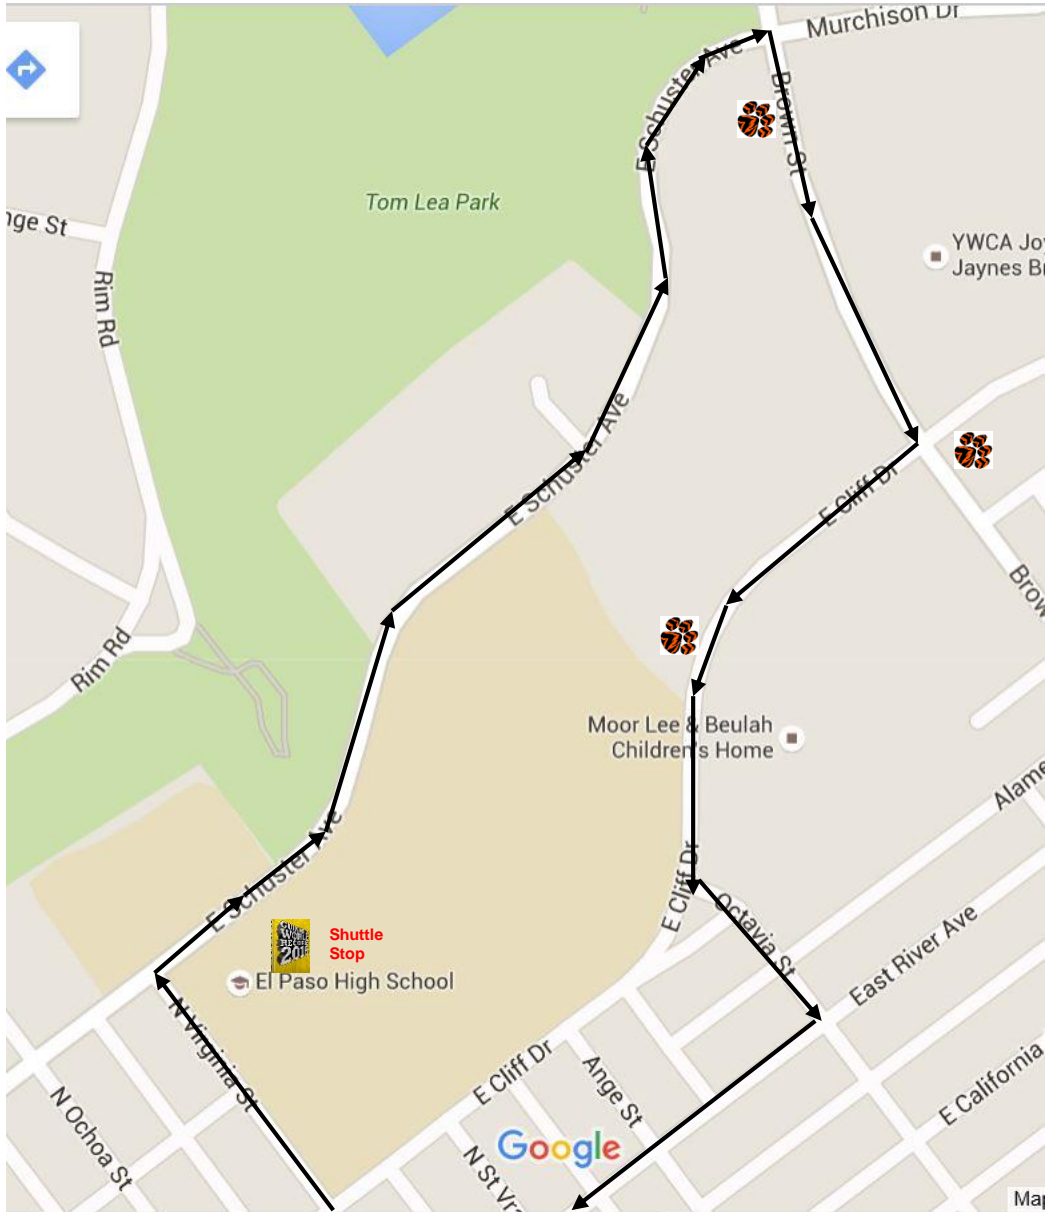

Tiger Alley Route

Tiger Alley (Schuster/Cliff) Shuttle Stops

-  Dr. George Martin Office
-  Davita
-  Elks Lodge

Look for shuttle bus stop signs.
Hours of operation: 9:30am to 4:30pm

Royal Tiger Street Route

Royal Tiger St (St Vrain) Shuttle Stops

-  Florence/River Intersection
-  First Christian Church

Look for shuttle bus stop signs.
Hours of operation: 9:30am to 4:30pm